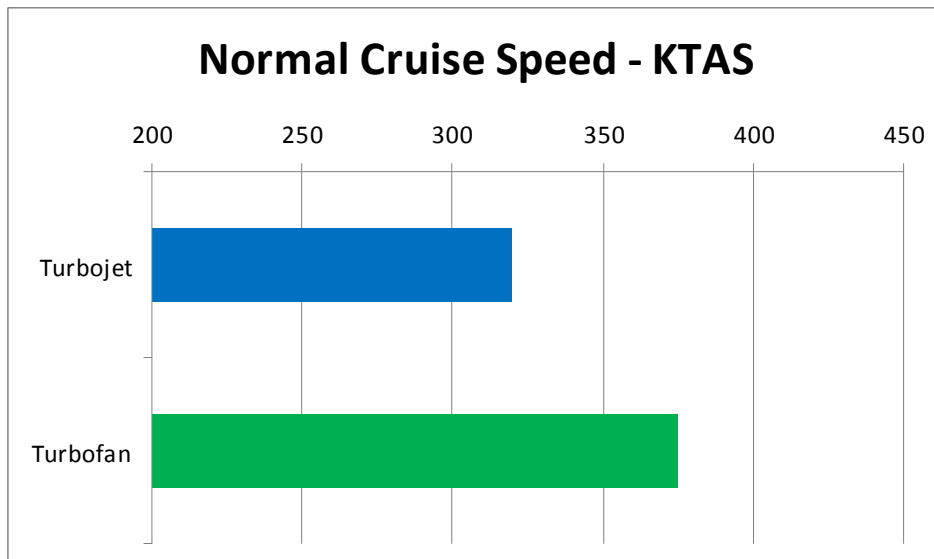

MS760 Turbofan Projected Performance Improvements

Takeoff Distance: Standard Day (Accelerate-Stop)

Maximum Cruise Speed - KTAS

Rate of Climb @ Sea Level