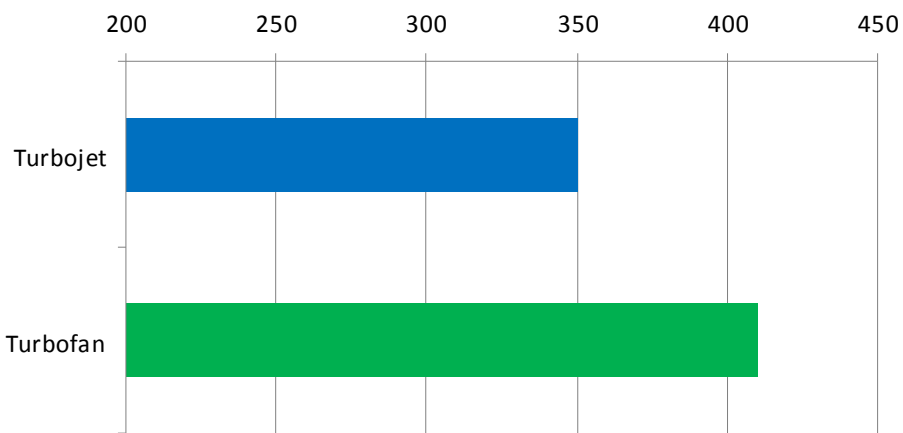

MS760 Turbofan Projected Performance Improvements

Takeoff Distance: Standard Day (Accelerate-Stop)

Maximum Cruise Speed - KTAS

Rate of Climb @ Sea Level