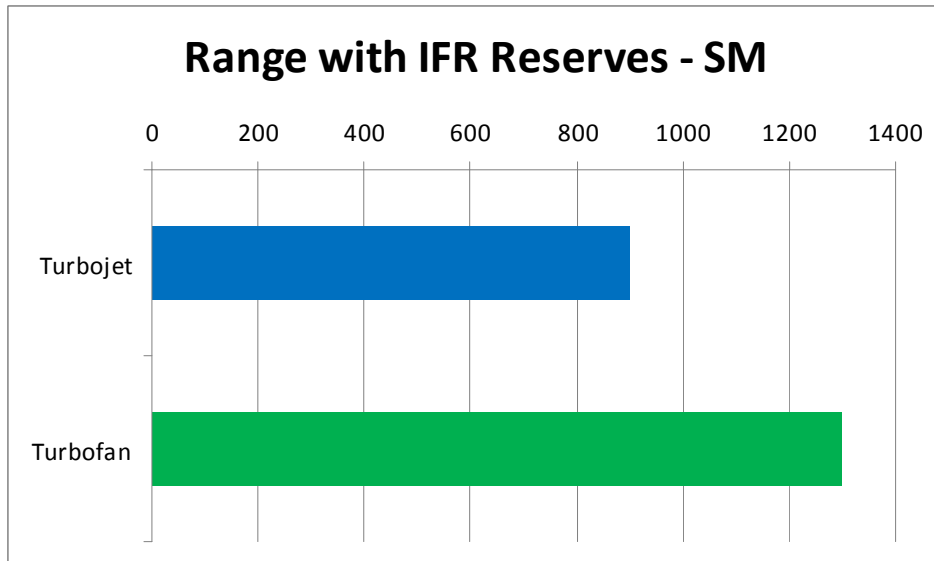

MS760 Turbofan Projected Performance Improvements

Takeoff Distance: Standard Day (Accelerate-Stop)

Maximum Cruise Speed - KTAS

Rate of Climb @ Sea Level