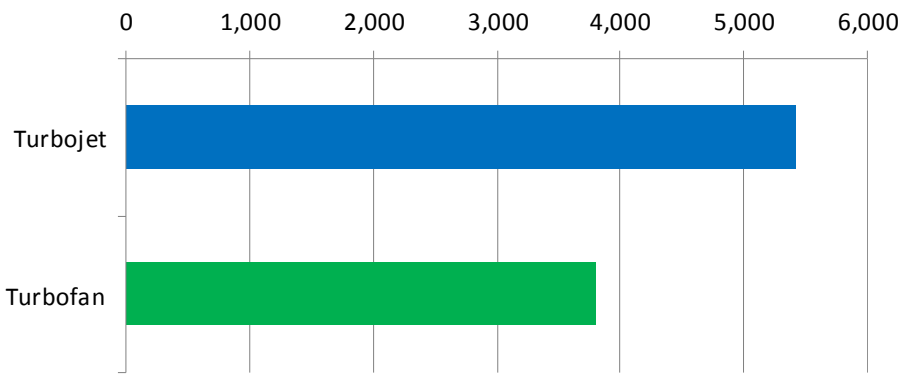

MS760 Turbofan Projected Performance Improvements

Takeoff Distance: Standard Day (Accelerate-Stop)

Maximum Cruise Speed - KTAS

Rate of Climb @ Sea Level